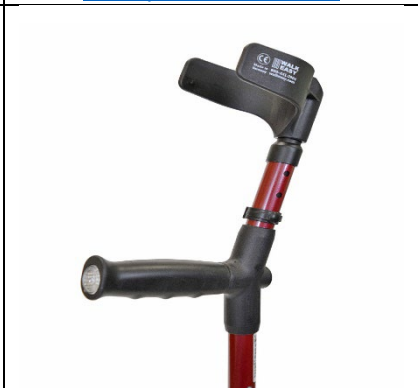

[Forearm Crutches](#)

Other Technology – Philadelphia

Click on the item name to view a description. If this listing is inaccessible to you, please contact us to chat about what tools might be the right fit!